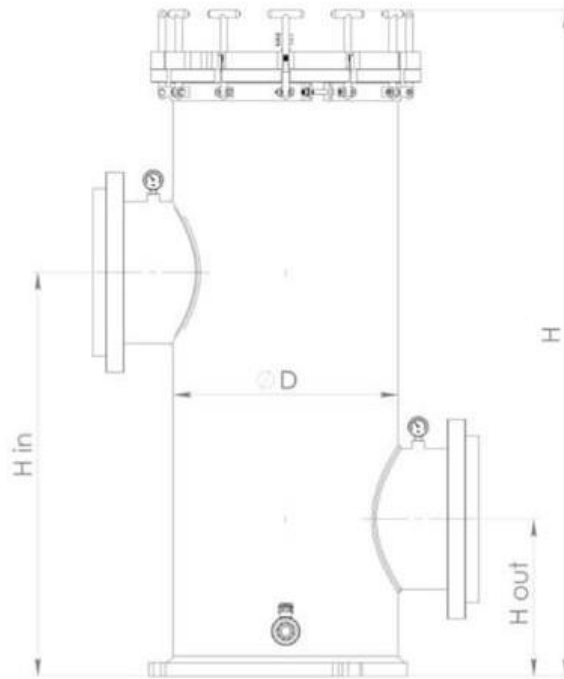

MAT Strainers are installed at the pump suction side, before pump inlet connection where water enters and is pre-filtered while flowing

through the strainer cartridge inside the strainer holder.

MAT Strainer mesh size is 5mm and the material used is HDPE for Strainer body and SS316 & acrylic for the cover quick open/close mechanism. HDPE is selected especially to be utilized thanks to its corrosion resistant features and its higher strength to density ratio.

MAT Basket Strainers Specifications table

Flange Size		<i>DN</i>	125	200	300	350
Height (max)	H*	<i>mm</i>	925	940	1330	1470
Inlet Level	Hin*	<i>mm</i>	460	505	775	960
Outlet Level	Hout*	<i>mm</i>	305	350	280	577
Body Diameter	ØD*	<i>mm</i>	400	400	500	500
Width (max)	A*	<i>mm</i>	630	650	760	780
Flowrate	max	<i>m³/ hr</i>	60	300	400	900
Mesh Size		<i>mm</i>	5			
Dry Weight		<i>kg</i>	50	52	113	122
Operational Weight		<i>kg</i>	125	130	290	325
Material			HDPE/Acrylic/StainlessSteel			

*with reference to the Dimensions Drawing

Dimensions of Strainer

TURKEY, IZMIR

Address: Istikbal Cad. 120 Güzelbahçe, Izmir
Phone: (+90)232 234 24 04
email: info@matglobal.tech

UAE, DUBAI

Address: Austria Business Center
PO BOX: 126732
Phone: (+971)445 497 43
email: info@matglobal.tech