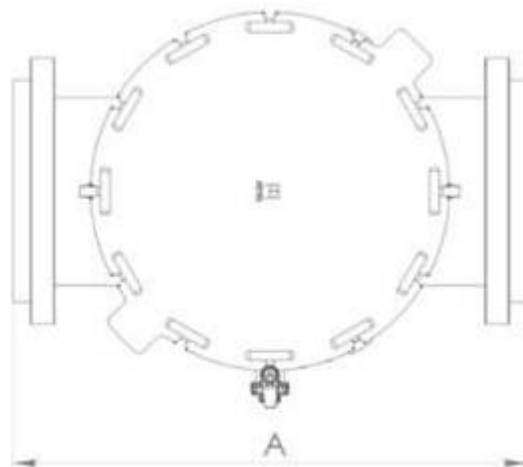

Dimensions of Strainer